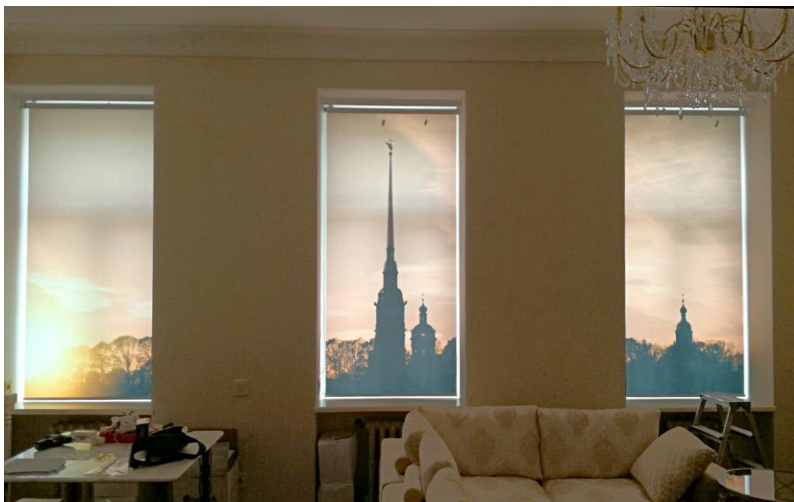

Рулонные шторы с фотопечатью